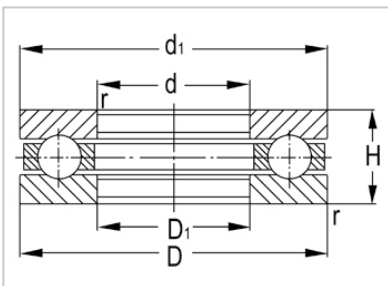

Thrust Ball Bearing

51400 Series-51416

Designation	51416
Principal Dimensions(mm)	
d	80
D	170
T	68
Basic Load Ratings(KN)	
Dynamic(C_r)	292
Static(C_{or})	692
Limited Speed(rpm)	
Grease	750
Oil	1100
Weight (kg)	7.12