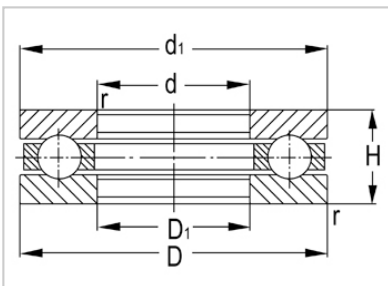

Thrust Ball Bearing

51400 Series-51415

Designation	51415
Principal Dimensions(mm)	
d	75
D	160
T	65
Basic Load Ratings(KN)	
Dynamic(Cr)	268
Static(Cor)	615
Limited Speed(rpm)	
Grease	800
Oil	1200
Weight (kg)	6.08