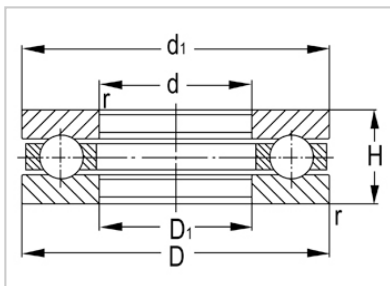

Thrust Ball Bearing

51400 Series-51405

Designation	51405
Principal Dimensions(mm)	
d	25
D	60
T	24
Basic Load Ratings(KN)	
Dynamic(Cr)	55.5
Static(Cor)	89.2
Limited Speed(rpm)	
Grease	2200
Oil	3400
Weight (kg)	0.31