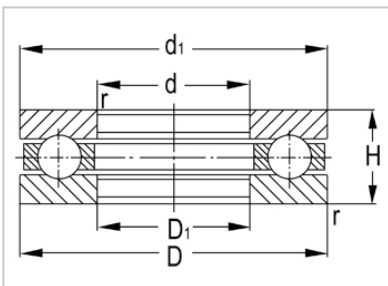

Thrust Ball Bearing

51300 Series-51316

Designation	<b>51316</b>
Principal Dimensions(mm)	
d	80
D	140
T	44
Basic Load Ratings(KN)	
Dynamic( $C_r$ )	160
Static( $C_{or}$ )	380
Limited Speed(rpm)	
Grease	1000
Oil	1600
Weight (kg)	2.69