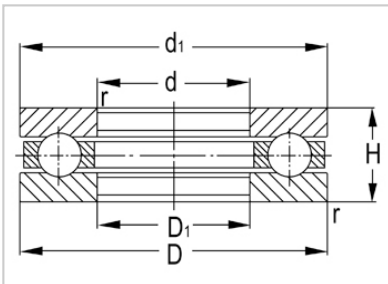

Thrust Ball Bearing

51200 Series-**51206**

| | |
|--------------------------|--------------|
| Designation | 51206 |
| Principal Dimensions(mm) | |
| d | 30 |
| D | 52 |
| T | 16 |
| Basic Load Ratings(KN) | |
| Dynamic(Cr) | 28 |
| Static(Cor) | 54.2 |
| Limited Speed(rpm) | |
| Grease | 3200 |
| Oil | 4500 |
| Weight (kg) | 0.13 |