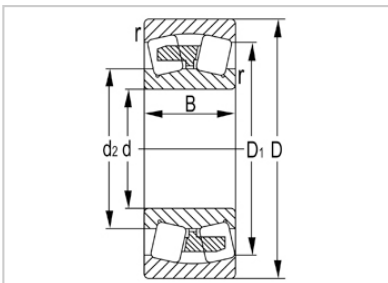

Spherical Roller Bearing

24100 Series-**24160**

Designation	24160
Principal Dimensions(mm)	
d	300
D	500
B	200
rs min	5
Basic Load Ratings(KN)	
Dynamic(Cr)	3300
Static(Cor)	6400
Limited Speed(rpm)	
Grease	510
Oil	780
Weight (kg)	161