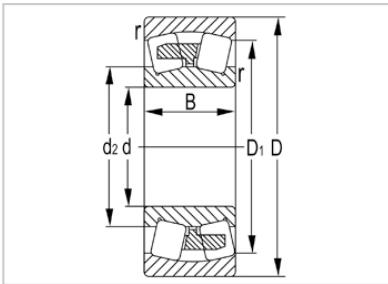

Spherical Roller Bearing

24100 Series-**24144W33C3**

Designation	24144W33C3
Principal Dimensions(mm)	
d	220
D	370
B	150
rs min	4
Basic Load Ratings(KN)	
Dynamic(Cr)	1880
Static(Cor)	3400
Limited Speed(rpm)	
Grease	720
Oil	1100
Weight (kg)	67