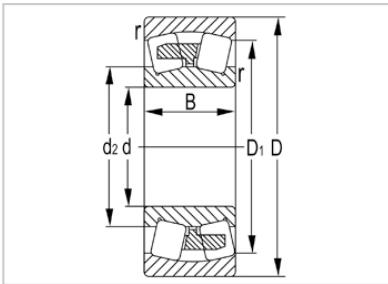

Spherical Roller Bearing

24100 Series-**24140W33C3**

Designation	<b>24140W33C3</b>
Principal Dimensions(mm)	
d	200
D	340
B	<b>140</b>
rs min	<b>3</b>
Basic Load Ratings(KN)	
Dynamic(Cr)	1630
Static(Cor)	2900
Limited Speed(rpm)	
Grease	800
Oil	1200
Weight (kg)	53.4