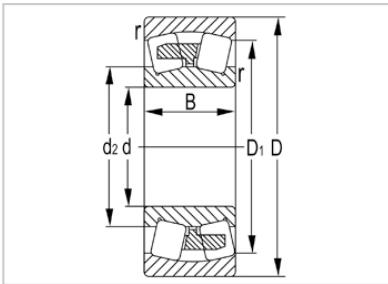

Spherical Roller Bearing

24100 Series-**24138W33C3**

Designation	24138W33C3
Principal Dimensions(mm)	
d	190
D	320
B	128
rs min	3
Basic Load Ratings(KN)	
Dynamic(Cr)	1420
Static(Cor)	2480
Limited Speed(rpm)	
Grease	850
Oil	1300
Weight (kg)	42.8