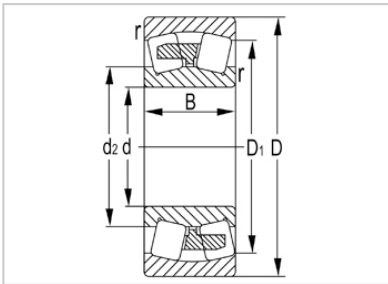

Spherical Roller Bearing

24100 Series-**24132W33C3**

Designation	24132W33C3
Principal Dimensions(mm)	
d	160
D	270
B	109
rs min	2.1
Basic Load Ratings(KN)	
Dynamic(Cr)	1040
Static(Cor)	1780
Limited Speed(rpm)	
Grease	1000
Oil	1600
Weight (kg)	26