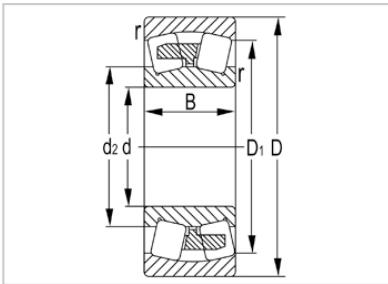

Spherical Roller Bearing

24100 Series-**24124W33C3**

Designation	<b>24124W33C3</b>
Principal Dimensions(mm)	
d	120
D	200
B	80
rs min	<b>2</b>
Basic Load Ratings(KN)	
Dynamic(Cr)	575
Static(Cor)	945
Limited Speed(rpm)	
Grease	1400
Oil	2100
Weight (kg)	10.3