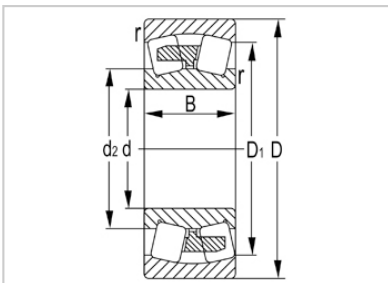

Spherical Roller Bearing

24000 Series-**24056**

Designation	<b>24056</b>
Principal Dimensions(mm)	
d	280
D	420
B	140
rs min	<b>4</b>
Basic Load Ratings(KN)	
Dynamic(Cr)	1950
Static(Cor)	3950
Limited Speed(rpm)	
Grease	590
Oil	900
Weight (kg)	69