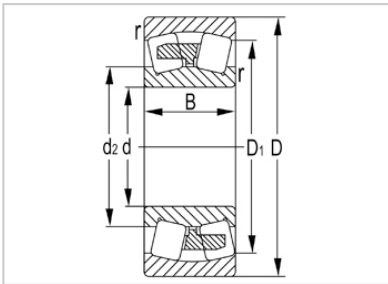

Spherical Roller Bearing

24000 Series-**24040W33C3**

Designation	<b>24040W33C3</b>
Principal Dimensions(mm)	
d	200
D	310
B	109
rs min	2.1
Basic Load Ratings(KN)	
Dynamic(Cr)	1160
Static(Cor)	2140
Limited Speed(rpm)	
Grease	850
Oil	1300
Weight (kg)	31