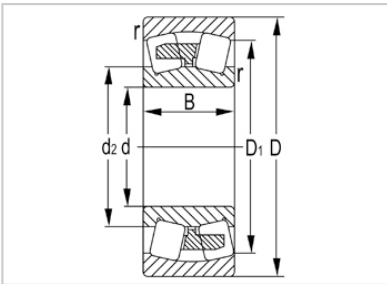

Spherical Roller Bearing

24000 Series-**24038W33C3**

Designation	<b>24038W33C3</b>
Principal Dimensions(mm)	
d	190
D	290
B	100
rs min	2.1
Basic Load Ratings(KN)	
Dynamic(Cr)	995
Static(Cor)	1850
Limited Speed(rpm)	
Grease	900
Oil	1400
Weight (kg)	24.3