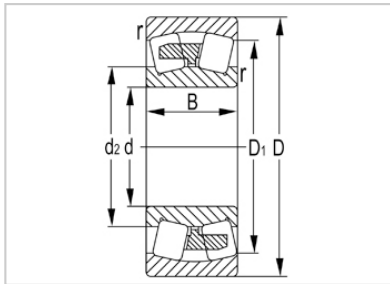

Spherical Roller Bearing

24000 Series-**24034W33C3**

Designation	24034W33C3
Principal Dimensions(mm)	
d	170
D	260
B	90
rs min	2.1
Basic Load Ratings(KN)	
Dynamic(Cr)	800
Static(Cor)	1470
Limited Speed(rpm)	
Grease	1000
Oil	1600
Weight (kg)	17.7