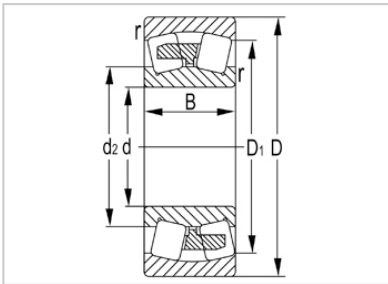

Spherical Roller Bearing

24000 Series-**24034**

Designation	24034
Principal Dimensions(mm)	
d	170
D	260
B	90
rs min	2.1
Basic Load Ratings(KN)	
Dynamic(Cr)	800
Static(Cor)	1470
Limited Speed(rpm)	
Grease	1000
Oil	1600
Weight (kg)	17.7