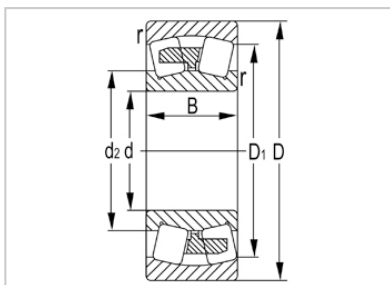

Spherical Roller Bearing

24000 Series-**24032**

Designation	<b>24032</b>
Principal Dimensions(mm)	
d	160
D	<b>240</b>
B	80
rs min	2.1
Basic Load Ratings(KN)	
Dynamic(Cr)	650
Static(Cor)	1200
Limited Speed(rpm)	
Grease	1100
Oil	1700
Weight (kg)	13