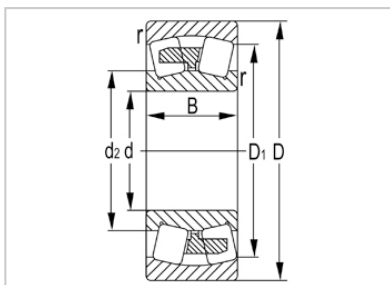

Spherical Roller Bearing

24000 Series-**24032**

Designation	24032
Principal Dimensions(mm)	
d	160
D	240
B	80
rs min	2.1
Basic Load Ratings(KN)	
Dynamic(Cr)	650
Static(Cor)	1200
Limited Speed(rpm)	
Grease	1100
Oil	1700
Weight (kg)	13