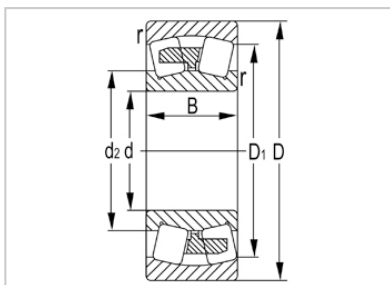

Spherical Roller Bearing

24000 Series-**24024K30W33C3**

Designation	24024K30W33C3
Principal Dimensions(mm)	
d	120
D	180
B	60
rs min	2
Basic Load Ratings(KN)	
Dynamic(Cr)	390
Static(Cor)	670
Limited Speed(rpm)	
Grease	1500
Oil	2300
Weight (kg)	5.39