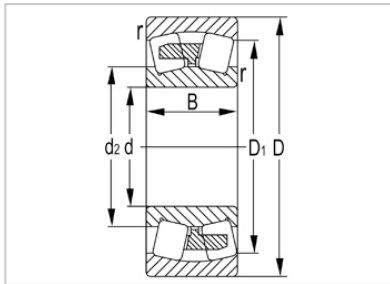

Spherical Roller Bearing

23900 Series-**23960KW33C3**

Designation	<b>23960KW33C3</b>
Principal Dimensions(mm)	
d	300
D	420
B	90
rs min	<b>3</b>
Basic Load Ratings(KN)	
Dynamic(Cr)	1110
Static(Cor)	2320
Limited Speed(rpm)	
Grease	650
Oil	1000
Weight (kg)	38.7