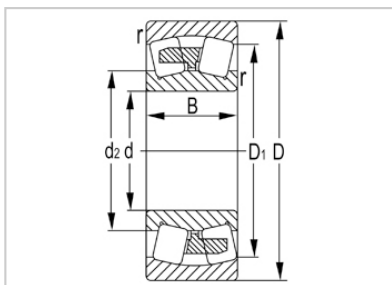

Spherical Roller Bearing

23900 Series-23960K

Designation	23960K
Principal Dimensions(mm)	
d	300
D	420
B	90
rs min	3
Basic Load Ratings(KN)	
Dynamic(Cr)	1110
Static(Cor)	2320
Limited Speed(rpm)	
Grease	650
Oil	1000
Weight (kg)	38.7