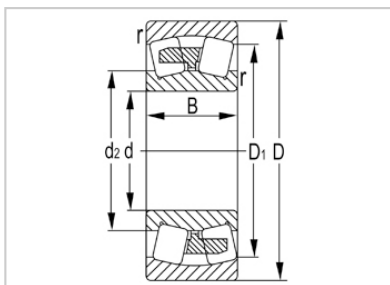

Spherical Roller Bearing

23900 Series-23956K

Designation	23956K
Principal Dimensions(mm)	
d	280
D	380
B	75
rs min	2.1
Basic Load Ratings(KN)	
Dynamic(Cr)	830
Static(Cor)	1750
Limited Speed(rpm)	
Grease	710
Oil	1100
Weight (kg)	25.6