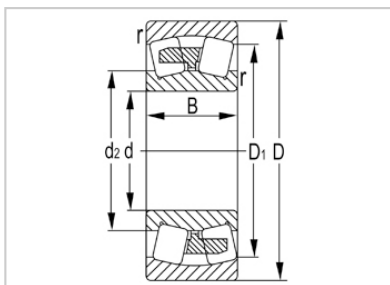

Spherical Roller Bearing

23900 Series-23956

Designation	<b>23956</b>
Principal Dimensions(mm)	
d	280
D	380
B	75
rs min	2.1
Basic Load Ratings(KN)	
Dynamic(Cr)	830
Static(Cor)	1750
Limited Speed(rpm)	
Grease	710
Oil	1100
Weight (kg)	26.4