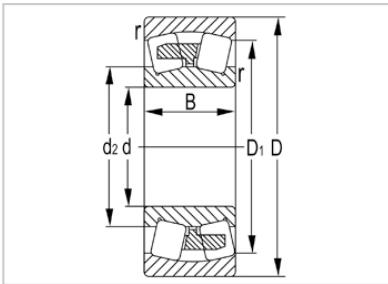

Spherical Roller Bearing

23900 Series-**23944W33C3**

Designation	23944W33C3
Principal Dimensions(mm)	
d	220
D	300
B	60
rs min	2.1
Basic Load Ratings(KN)	
Dynamic(Cr)	565
Static(Cor)	1170
Limited Speed(rpm)	
Grease	930
Oil	1400
Weight (kg)	13.1