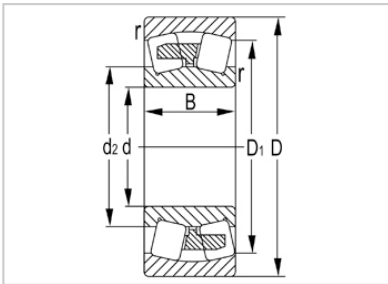

Spherical Roller Bearing

23900 Series-23940KW33C3

Designation	23940KW33C3
Principal Dimensions(mm)	
d	200
D	280
B	60
rs min	2.1
Basic Load Ratings(KN)	
Dynamic(Cr)	545
Static(Cor)	1100
Limited Speed(rpm)	
Grease	1000
Oil	1600
Weight (kg)	11.7