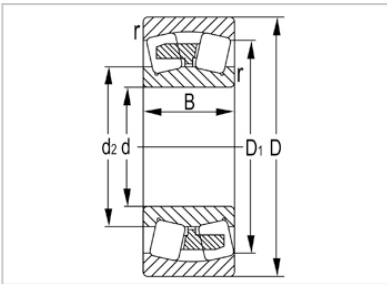

Spherical Roller Bearing

23900 Series-23940K

|                          |               |
|--------------------------|---------------|
| Designation              | <b>23940K</b> |
| Principal Dimensions(mm) |               |
| d                        | 200           |
| D                        | 280           |
| B                        | 60            |
| rs min                   | 2.1           |
| Basic Load Ratings(KN)   |               |
| Dynamic(Cr)              | 545           |
| Static(Cor)              | 1100          |
| Limited Speed(rpm)       |               |
| Grease                   | 1000          |
| Oil                      | 1600          |
| Weight<br>(kg)           | 11.7          |