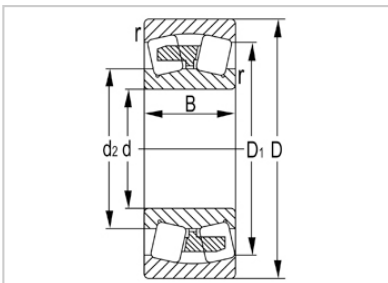

Spherical Roller Bearing

23900 Series-23936

Designation	<b>23936</b>
Principal Dimensions(mm)	
d	180
D	250
B	52
rs min	<b>2</b>
Basic Load Ratings(KN)	
Dynamic(Cr)	440
Static(Cor)	835
Limited Speed(rpm)	
Grease	1200
Oil	1800
Weight (kg)	8.21