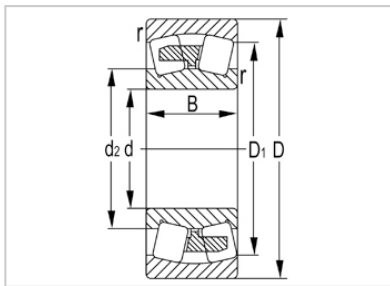

Spherical Roller Bearing

23200 Series-**23260KW33C3**

Designation	23260KW33C3
Principal Dimensions(mm)	
d	300
D	540
B	192
rs min	5
Basic Load Ratings(KN)	
Dynamic(Cr)	3450
Static(Cor)	6000
Limited Speed(rpm)	
Grease	470
Oil	730
Weight (kg)	187