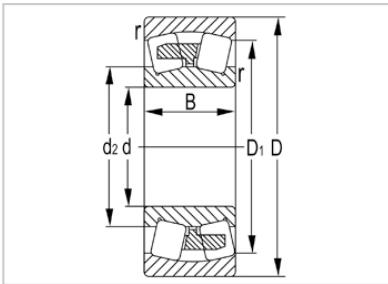

Spherical Roller Bearing

23200 Series-23252KW33C3

| | |
|--------------------------|--------------------|
| Designation | 23252KW33C3 |
| Principal Dimensions(mm) | |
| d | 260 |
| D | 480 |
| B | 174 |
| rs min | 5 |
| Basic Load Ratings(KN) | |
| Dynamic(Cr) | 2760 |
| Static(Cor) | 4700 |
| Limited Speed(rpm) | |
| Grease | 560 |
| Oil | 860 |
| Weight (kg) | 137 |