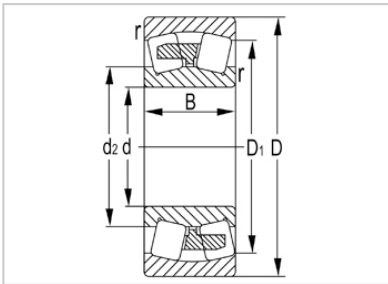

Spherical Roller Bearing

23200 Series-**23240K**

Designation	23240K
Principal Dimensions(mm)	
d	200
D	360
B	128
rs min	4
Basic Load Ratings(KN)	
Dynamic(Cr)	1610
Static(Cor)	2640
Limited Speed(rpm)	
Grease	750
Oil	1200
Weight (kg)	55.5