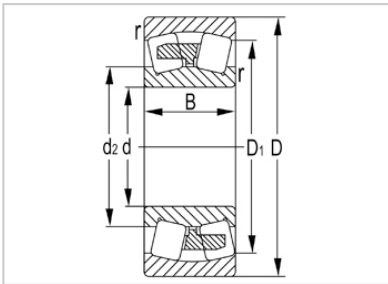

Spherical Roller Bearing

23200 Series-**23232K**

|                          |               |
|--------------------------|---------------|
| Designation              | <b>23232K</b> |
| Principal Dimensions(mm) |               |
| d                        | 160           |
| D                        | 290           |
| B                        | 104           |
| rs min                   | <b>3</b>      |
| Basic Load Ratings(KN)   |               |
| Dynamic(Cr)              | 1050          |
| Static(Cor)              | 1660          |
| Limited Speed(rpm)       |               |
| Grease                   | 960           |
| Oil                      | 1500          |
| Weight<br>(kg)           | 29.1          |