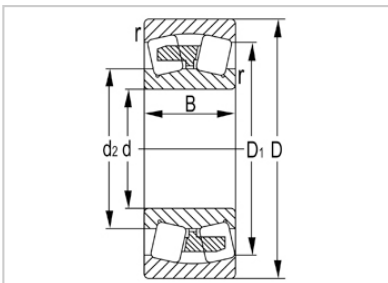

Spherical Roller Bearing

23200 Series-**23226**

Designation	23226
Principal Dimensions(mm)	
d	130
D	230
B	80
rs min	3
Basic Load Ratings(KN)	
Dynamic(Cr)	685
Static(Cor)	1060
Limited Speed(rpm)	
Grease	1200
Oil	1900
Weight (kg)	14.3