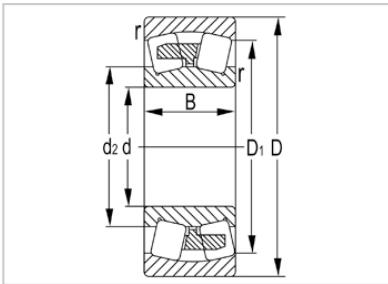

Spherical Roller Bearing

23200 Series-**23226**

Designation	23226
Principal Dimensions(mm)	
d	130
D	230
B	80
rs min	3
Basic Load Ratings(KN)	
Dynamic(Cr)	685
Static(Cor)	1060
Limited Speed(rpm)	
Grease	1200
Oil	1900
Weight (kg)	14.3