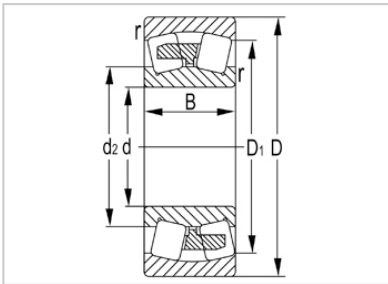

Spherical Roller Bearing

23200 Series-**23224W33C3**

Designation	23224W33C3
Principal Dimensions(mm)	
d	120
D	215
B	76
rs min	2.1
Basic Load Ratings(KN)	
Dynamic(Cr)	585
Static(Cor)	880
Limited Speed(rpm)	
Grease	1300
Oil	2000
Weight (kg)	12.1