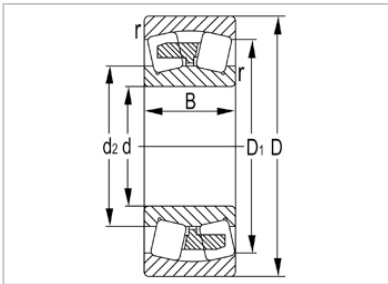

Spherical Roller Bearing

23200 Series-23224K

Designation	<b>23224K</b>
Principal Dimensions(mm)	
d	120
D	215
B	76
rs min	2.1
Basic Load Ratings(KN)	
Dynamic(Cr)	585
Static(Cor)	880
Limited Speed(rpm)	
Grease	1300
Oil	2000
Weight (kg)	11.7