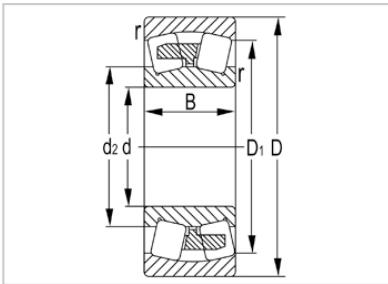

Spherical Roller Bearing

23100 Series-23152K

Designation	<b>23152K</b>
Principal Dimensions(mm)	
d	260
D	440
B	144
rs min	4
Basic Load Ratings(KN)	
Dynamic(Cr)	2140
Static(Cor)	3850
Limited Speed(rpm)	
Grease	600
Oil	920
Weight (kg)	88.6