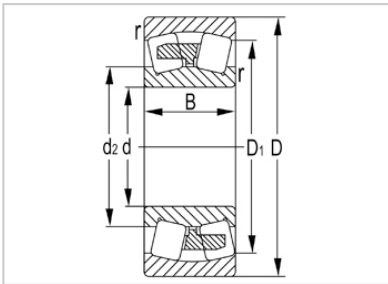

Spherical Roller Bearing

23100 Series-**23138K**

Designation	23138K
Principal Dimensions(mm)	
d	190
D	320
B	104
rs min	3
Basic Load Ratings(KN)	
Dynamic(Cr)	1190
Static(Cor)	2020
Limited Speed(rpm)	
Grease	850
Oil	1300
Weight (kg)	34.2