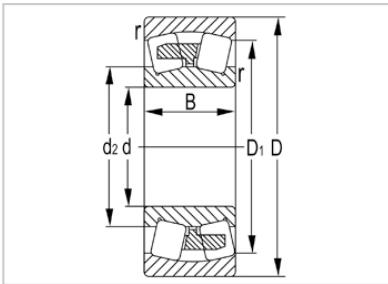

Spherical Roller Bearing

23100 Series-23124KW33C3

Designation	23124KW33C3
Principal Dimensions(mm)	
d	120
D	200
B	62
rs min	2
Basic Load Ratings(KN)	
Dynamic(Cr)	455
Static(Cor)	705
Limited Speed(rpm)	
Grease	1400
Oil	2100
Weight (kg)	7.46