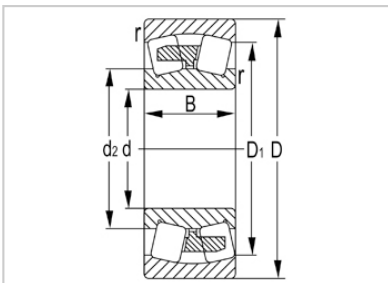

Spherical Roller Bearing

23100 Series-23120K

Designation	<b>23120K</b>
Principal Dimensions(mm)	
d	100
D	165
B	52
rs min	<b>2</b>
Basic Load Ratings(KN)	
Dynamic(Cr)	310
Static(Cor)	470
Limited Speed(rpm)	
Grease	1700
Oil	2600
Weight (kg)	4.16