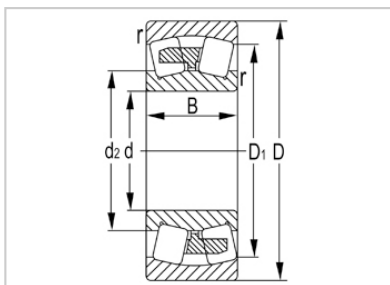

Spherical Roller Bearing

23100 Series-23120

Designation	<b>23120</b>
Principal Dimensions(mm)	
d	100
D	165
B	52
rs min	<b>2</b>
Basic Load Ratings(KN)	
Dynamic(Cr)	310
Static(Cor)	470
Limited Speed(rpm)	
Grease	1700
Oil	2600
Weight (kg)	4.3