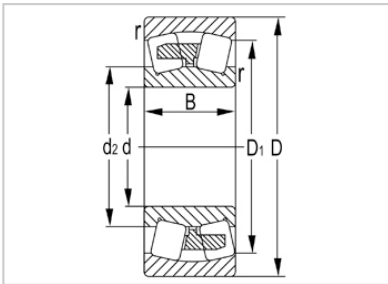

Spherical Roller Bearing

23000 Series-23060

Designation	23060
Principal Dimensions(mm)	
d	300
D	460
B	118
rs min	4
Basic Load Ratings(KN)	
Dynamic(Cr)	1890
Static(Cor)	3550
Limited Speed(rpm)	
Grease	610
Oil	940
Weight (kg)	72.4