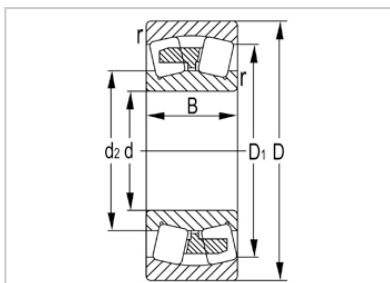

Spherical Roller Bearing

23000 Series-**23040W33C3**

Designation	23040W33C3
Principal Dimensions(mm)	
d	200
D	310
B	82
rs min	2.1
Basic Load Ratings(KN)	
Dynamic(Cr)	915
Static(Cor)	1620
Limited Speed(rpm)	
Grease	960
Oil	1500
Weight (kg)	22.7