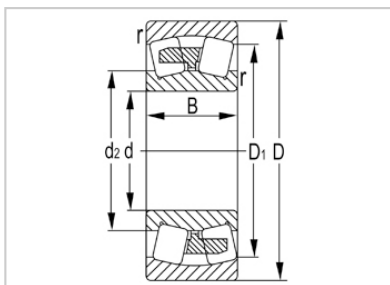

Spherical Roller Bearing

23000 Series-23036

Designation	<b>23036</b>
Principal Dimensions(mm)	
d	180
D	280
B	74
rs min	2.1
Basic Load Ratings(KN)	
Dynamic(Cr)	740
Static(Cor)	1290
Limited Speed(rpm)	
Grease	1100
Oil	1700
Weight (kg)	16.7