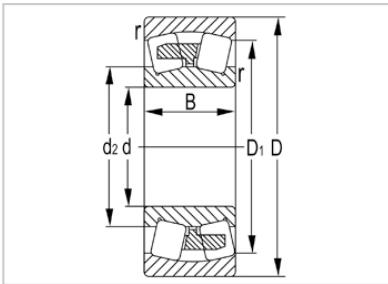

Spherical Roller Bearing

23000 Series-**23032W33C3**

Designation	<b>23032W33C3</b>
Principal Dimensions(mm)	
d	160
D	240
B	60
rs min	2.1
Basic Load Ratings(KN)	
Dynamic(Cr)	505
Static(Cor)	885
Limited Speed(rpm)	
Grease	1200
Oil	1900
Weight (kg)	9.42