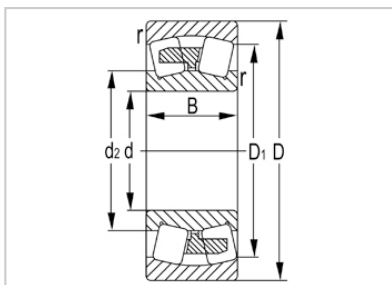

Spherical Roller Bearing

23000 Series-23030KW33C3

Designation	<b>23030KW33C3</b>
Principal Dimensions(mm)	
d	150
D	225
B	56
rs min	2.1
Basic Load Ratings(KN)	
Dynamic(Cr)	445
Static(Cor)	775
Limited Speed(rpm)	
Grease	1300
Oil	2000
Weight (kg)	7.45