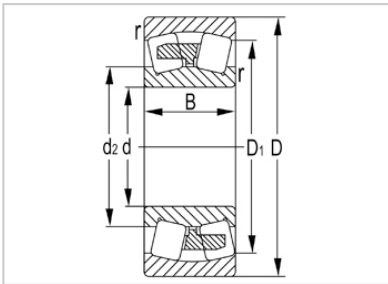

Spherical Roller Bearing

23000 Series-**23030K**

Designation	23030K
Principal Dimensions(mm)	
d	150
D	225
B	56
rs min	2.1
Basic Load Ratings(KN)	
Dynamic(Cr)	445
Static(Cor)	775
Limited Speed(rpm)	
Grease	1300
Oil	2000
Weight (kg)	7.45