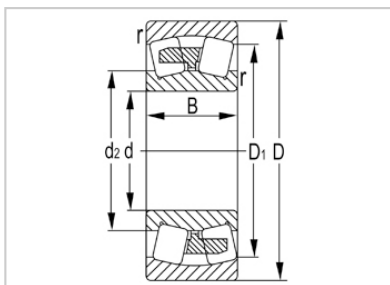

Spherical Roller Bearing

23000 Series-**23022K**

Designation	<b>23022K</b>
Principal Dimensions(mm)	
d	110
D	170
B	45
rs min	<b>2</b>
Basic Load Ratings(KN)	
Dynamic(Cr)	282
Static(Cor)	455
Limited Speed(rpm)	
Grease	1800
Oil	2800
Weight (kg)	3.58