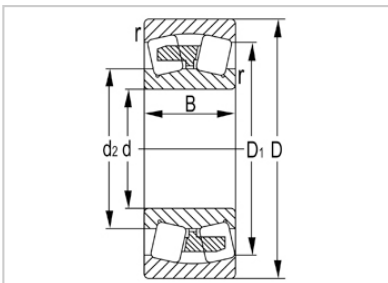

Spherical Roller Bearing

23000 Series-**23022**

Designation	23022
Principal Dimensions(mm)	
d	110
D	170
B	45
rs min	2
Basic Load Ratings(KN)	
Dynamic(Cr)	282
Static(Cor)	455
Limited Speed(rpm)	
Grease	1800
Oil	2800
Weight (kg)	3.71