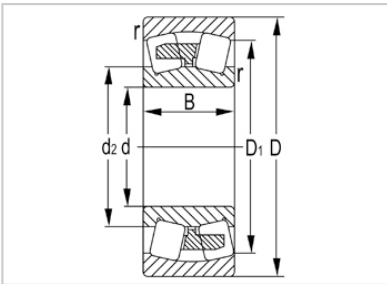

Spherical Roller Bearing

22300 Series-**22352W33C3**

Designation	<b>22352W33C3</b>
Principal Dimensions(mm)	
d	260
D	540
B	165
rs min	6
Basic Load Ratings(KN)	
Dynamic(Cr)	3100
Static(Cor)	4750
Limited Speed(rpm)	
Grease	550
Oil	850
Weight (kg)	183