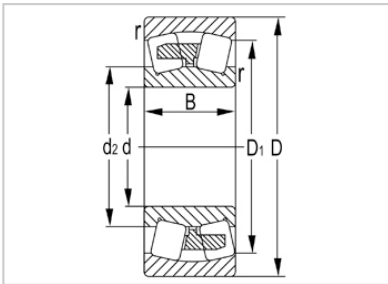

Spherical Roller Bearing

22300 Series-22344KW33C3

Designation	22344KW33C3
Principal Dimensions(mm)	
d	220
D	460
B	145
rs min	5
Basic Load Ratings(KN)	
Dynamic(Cr)	2350
Static(Cor)	3500
Limited Speed(rpm)	
Grease	660
Oil	1000
Weight (kg)	115