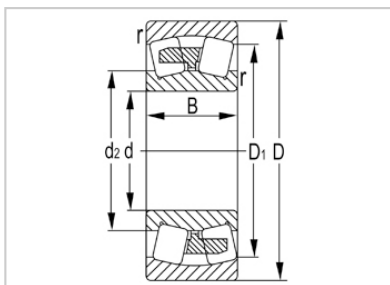

Spherical Roller Bearing

22300 Series-22344K

Designation	22344K
Principal Dimensions(mm)	
d	220
D	460
B	145
rs min	5
Basic Load Ratings(KN)	
Dynamic(Cr)	2350
Static(Cor)	3500
Limited Speed(rpm)	
Grease	660
Oil	1000
Weight (kg)	115