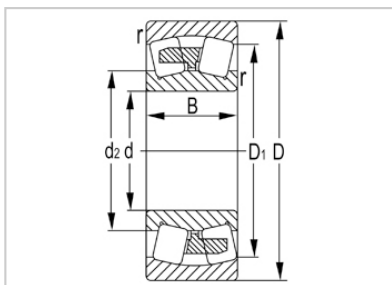

Spherical Roller Bearing

22300 Series-**22326KW33C3**

Designation	<b>22326KW33C3</b>
Principal Dimensions(mm)	
d	130
D	280
B	93
rs min	4
Basic Load Ratings(KN)	
Dynamic(Cr)	1000
Static(Cor)	1290
Limited Speed(rpm)	
Grease	1200
Oil	1800
Weight (kg)	26.2